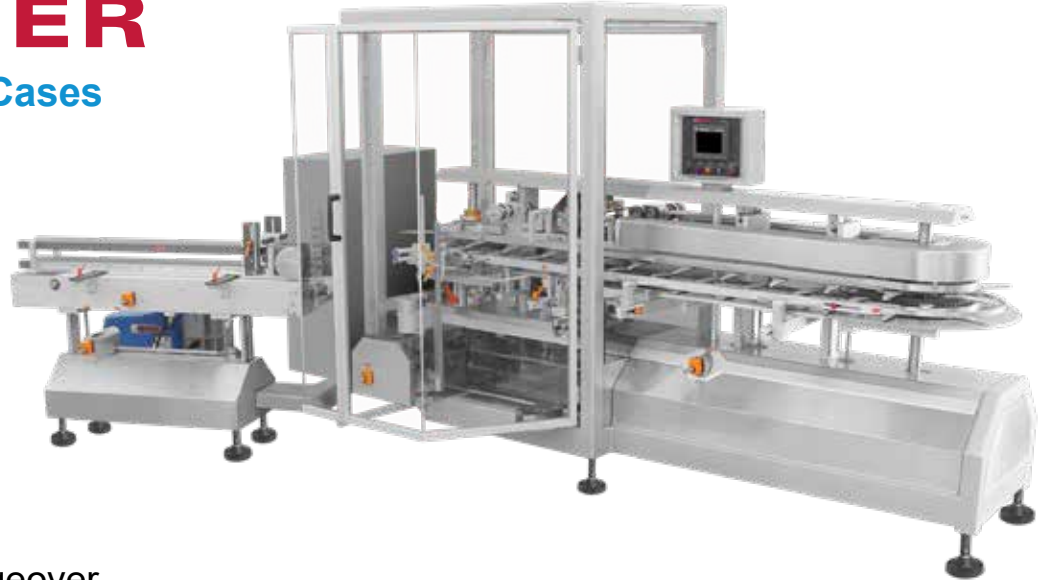

P120

VERTICAL CARTONER

Simple enough for short runs,
durable enough for
three shift per day production

Also Runs Corrugate Cases

- Compact Footprint
- Over 9 feet of hand load area
- Orbital Carton Erector with Positive Carton Prebreak Feature
- Fast and Accurate Changeover - less than 10 minutes
- Low Maintenance - easy access to all components provides for easy maintenance
- Ergonomic Large Capacity Powered Magazine
- User Friendly - fewer parts to time in
- Tuck or Glue Closing
- **Validation Made Easy**