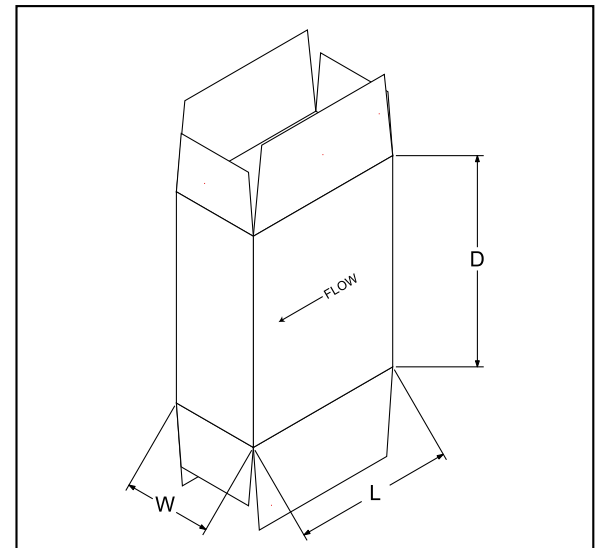

P120

VERTICAL CARTONER

Simple enough for short runs,
durable enough for
three shift per day production

Also Runs Corrugate Cases

- Compact Footprint
- Over 9 feet of hand load area
- Orbital Carton Erector with Positive Carton Prebreak Feature
- Fast and Accurate Changeover - less than 10 minutes
- Low Maintenance - easy access to all components provides for easy maintenance
- Ergonomic Large Capacity Powered Magazine
- User Friendly - fewer parts to time in
- Tuck or Glue Closing
- **Validation Made Easy**

Carton Range	Length	Width	Depth
Standard Minimum	1" 25.4 mm	3/4" 19.05 mm	3 1/8" 79.38 mm
Standard Maximum	4 1/2" 114.3mm	3 1/2" 88.9 mm	8 7/8" 225.4 mm
Custom* Maximum	11 13/16" 300.0mm	8 3/16" 208.0 mm	12" 304.8 mm