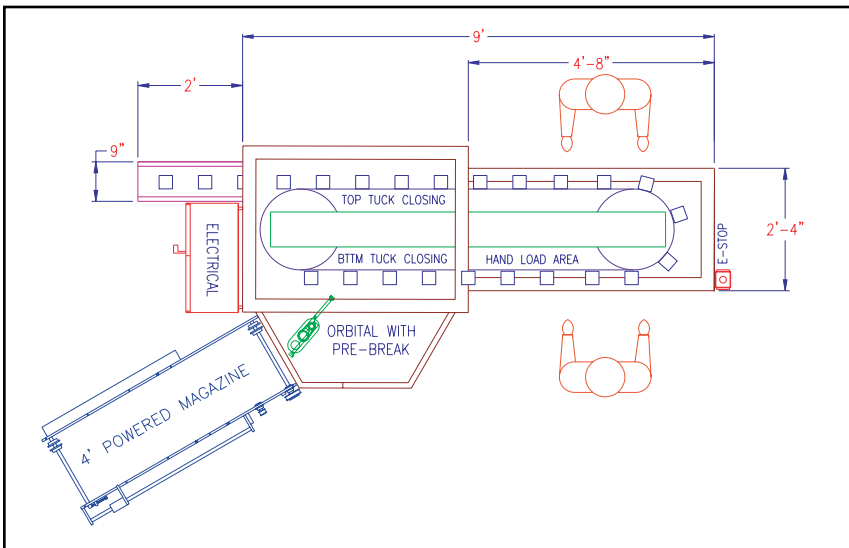

P120

VERTICAL CARTONER

Simple enough for short runs,
durable enough for
three shift per day production

Also Runs Corrugate Cases

- Compact Footprint
- Over 9 feet of hand load area
- Orbital Carton Erector with Positive Carton Prebreak Feature
- Fast and Accurate Changeover - less than 10 minutes
- Low Maintenance - easy access to all components provides for easy maintenance
- Ergonomic Large Capacity Powered Magazine
- User Friendly - fewer parts to time in
- Tuck or Glue Closing
- **Validation Made Easy**

Carton Range	Length	Width	Depth
Standard Minimum	1" 25.4 mm	3/4" 19.05 mm	3 1/8" 79.38 mm
Standard Maximum	4 1/2" 114.3mm	3 1/2" 88.9 mm	8 7/8" 225.4 mm
Custom* Maximum	11 13/16" 300.0mm	8 3/16" 208.0 mm	12" 304.8 mm

Standard Range Floorplan
*Custom Ranges May Affect Floorplan

SERPA

7020 W. Sunnyview Ave. • Visalia, CA 93291
TEL: 559.651.2339 • FAX: 559.651.2345
sales@serpapakaging.com
www.serpapakaging.com